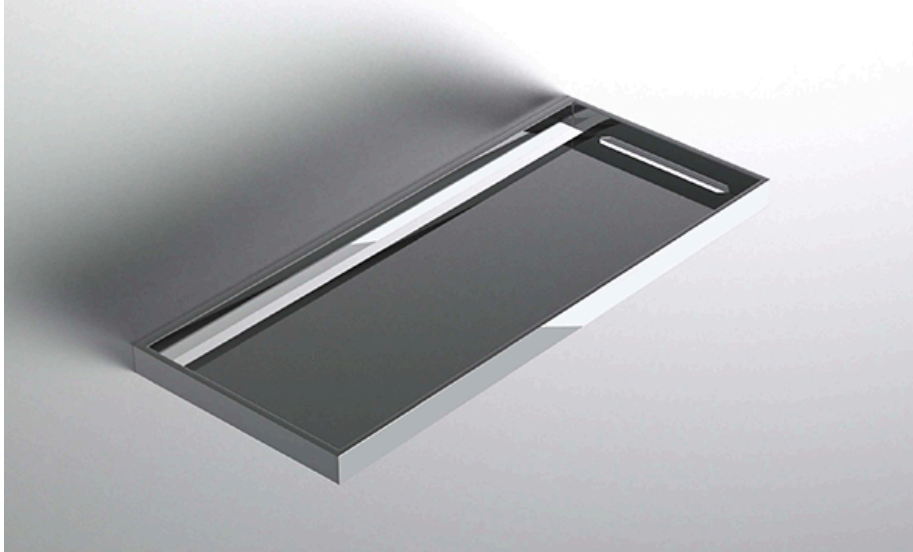

neelnox

LET
THERE
BE **DESIGN.**

FEATURES

- Premium 304 Grade Stainless Steel
- Solid Mount Construction
- Concealed Installation Hardware
- State of the art wall anchors included for installation on Dry wall or Tile

COLLECTION PRESIDENTIAL

TOWEL RACK

Model	Product	Finishes Available
PRS-TRK24	Towel Rack	Multiple finishes available. Over 23 finishes to choose from.

FINISHES			
Polished (-P)	Antique Copper (-ACOP)	Polished Gold (-PGLD)	
Brushed (-B)	Polished Brass (-PBRS)	Brushed Copper (-BCOP)	
Brushed Gold (-BGLD)	Matte White (-WHT)	Brushed Rose Gold (-BRGD)	
Matte Black (-BLK)	Brushed Modern Bronze (-BMBRZ)	Brushed Black (-BRBLK)	
Oil Rubbed Bronze (-ORB)	Glossy White (-GWHT)	Polished Black (-PBLK)	
Brushed Brass (-BBRS)	Polished Rose Gold (-PRGD)	Antique Nickel (-ANKL)	
Brushed Bronze (-BBRZ)	Unlacquered Brass (-UBRS)	Black Nickel (-NKBL)	
Antique Brass (-ABRS)	Polished Nickel (-PNKL)		