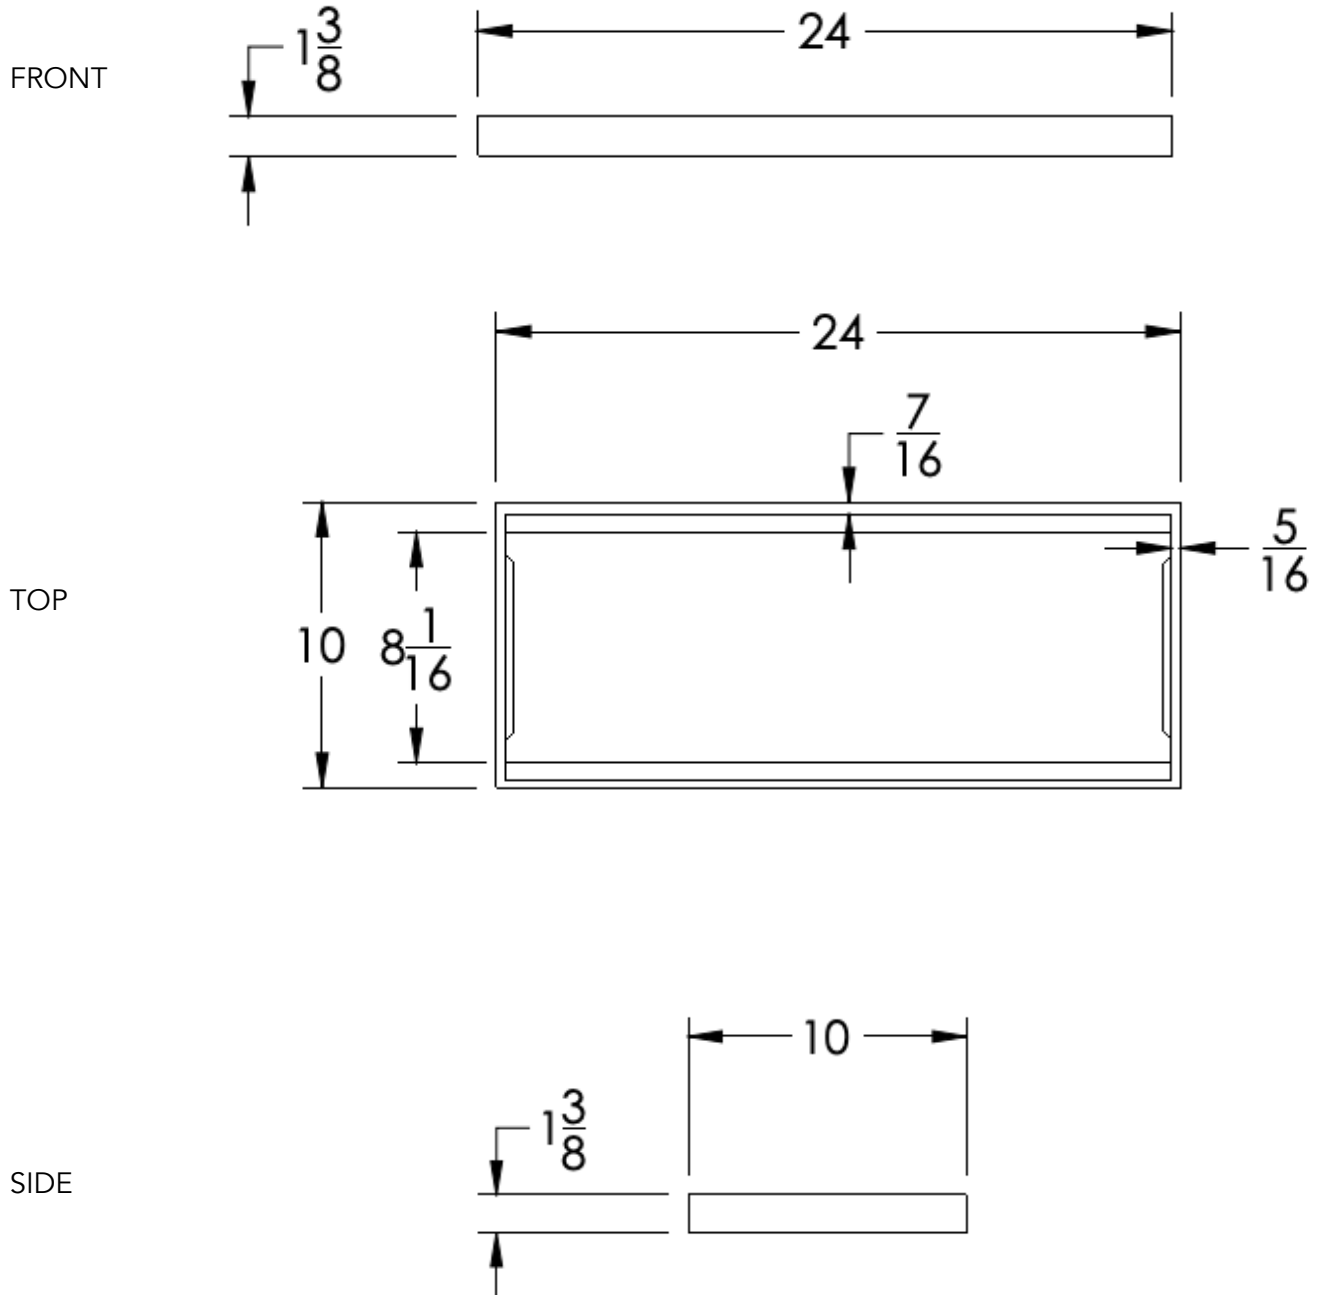

neelnox

LET
THERE
BE **DESIGN.**

FEATURES

- Premium 304 Grade Stainless Steel
- Solid Mount Construction
- Concealed Installation Hardware
- State of the art wall anchors included for installation on Dry wall or Tile

COLLECTION PRESIDENTIAL

TOWEL RACK

Model	Product	Finishes Available
PRS-TRK24	Towel Rack	Multiple finishes available. Over 23 finishes to choose from.

FINISHES			
Polished (-P)	Antique Copper (-ACOP)	Polished Gold (-PGLD)	
Brushed (-B)	Polished Brass (-PBRS)	Brushed Copper (-BCOP)	
Brushed Gold (-BGLD)	Matte White (-WHT)	Brushed Rose Gold (-BRGD)	
Matte Black (-BLK)	Brushed Modern Bronze (-BMBRZ)	Brushed Black (-BRBLK)	
Oil Rubbed Bronze (-ORB)	Glossy White (-GWHT)	Polished Black (-PBLK)	
Brushed Brass (-BBRS)	Polished Rose Gold (-PRGD)	Antique Nickel (-ANKL)	
Brushed Bronze (-BBRZ)	Unlacquered Brass (-UBRS)	Black Nickel (-NKBL)	
Antique Brass (-ABRS)	Polished Nickel (-PNKL)		

Dimensions in inches

NOTE: Dimensions subject to change without notice.